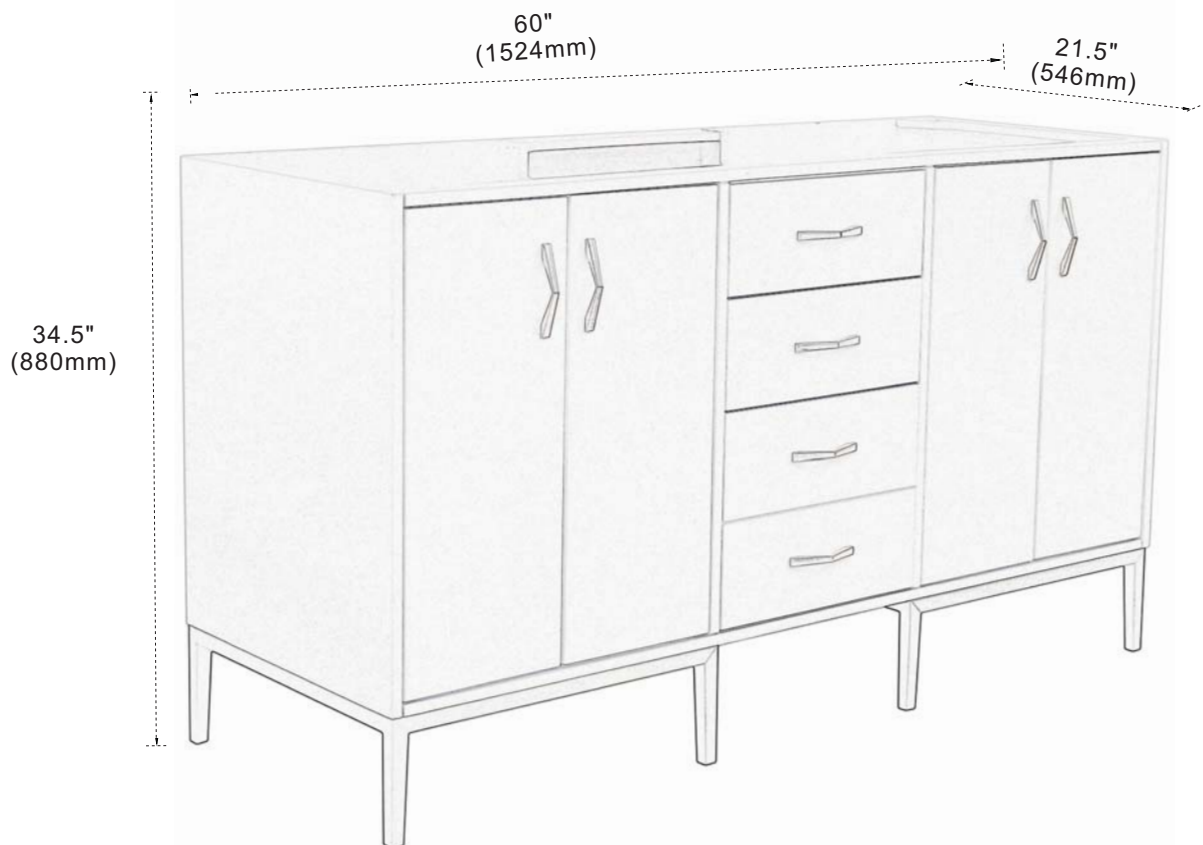

BELLATERRA HOME

Model: 408001-60D (Counter top sold separately)

Features

1. Solid wood and Plywood;
2. Four soft closing doors;
3. Three full extension soft closing drawers;
4. Dovetail construction drawers;
5. Brush nickel hardware;

Colors / Finishes

WH - Pure White;

**NOTE: SINK STYLE, SHAPE, FAUCET HOLES, CUTOUT ON TOP, VANITY MAY VARY FROM THE PICTURE ABOVE.
INSTRUCTIONAL PURPOSE ONLY.**

Professional installation is recommended.
www.bellaterra-home.com